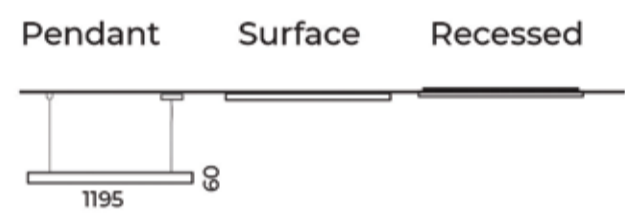

Quick Info

CRI ≥ 90

3000K/ 4000K/ 5700K

Tunable White (2700K-6500K)

ON-OFF/ON-OFF (FLICKER FREE)

DALI-2 DT6 / DALI-2 DT8/ DALI +

SDCM<3

Opal Diffuser

Micro Prismatic Diffuser

L70 @ 50,000h

Aluminium

Types

Pendant/ Surface/ Recessed

Single Line Diagram